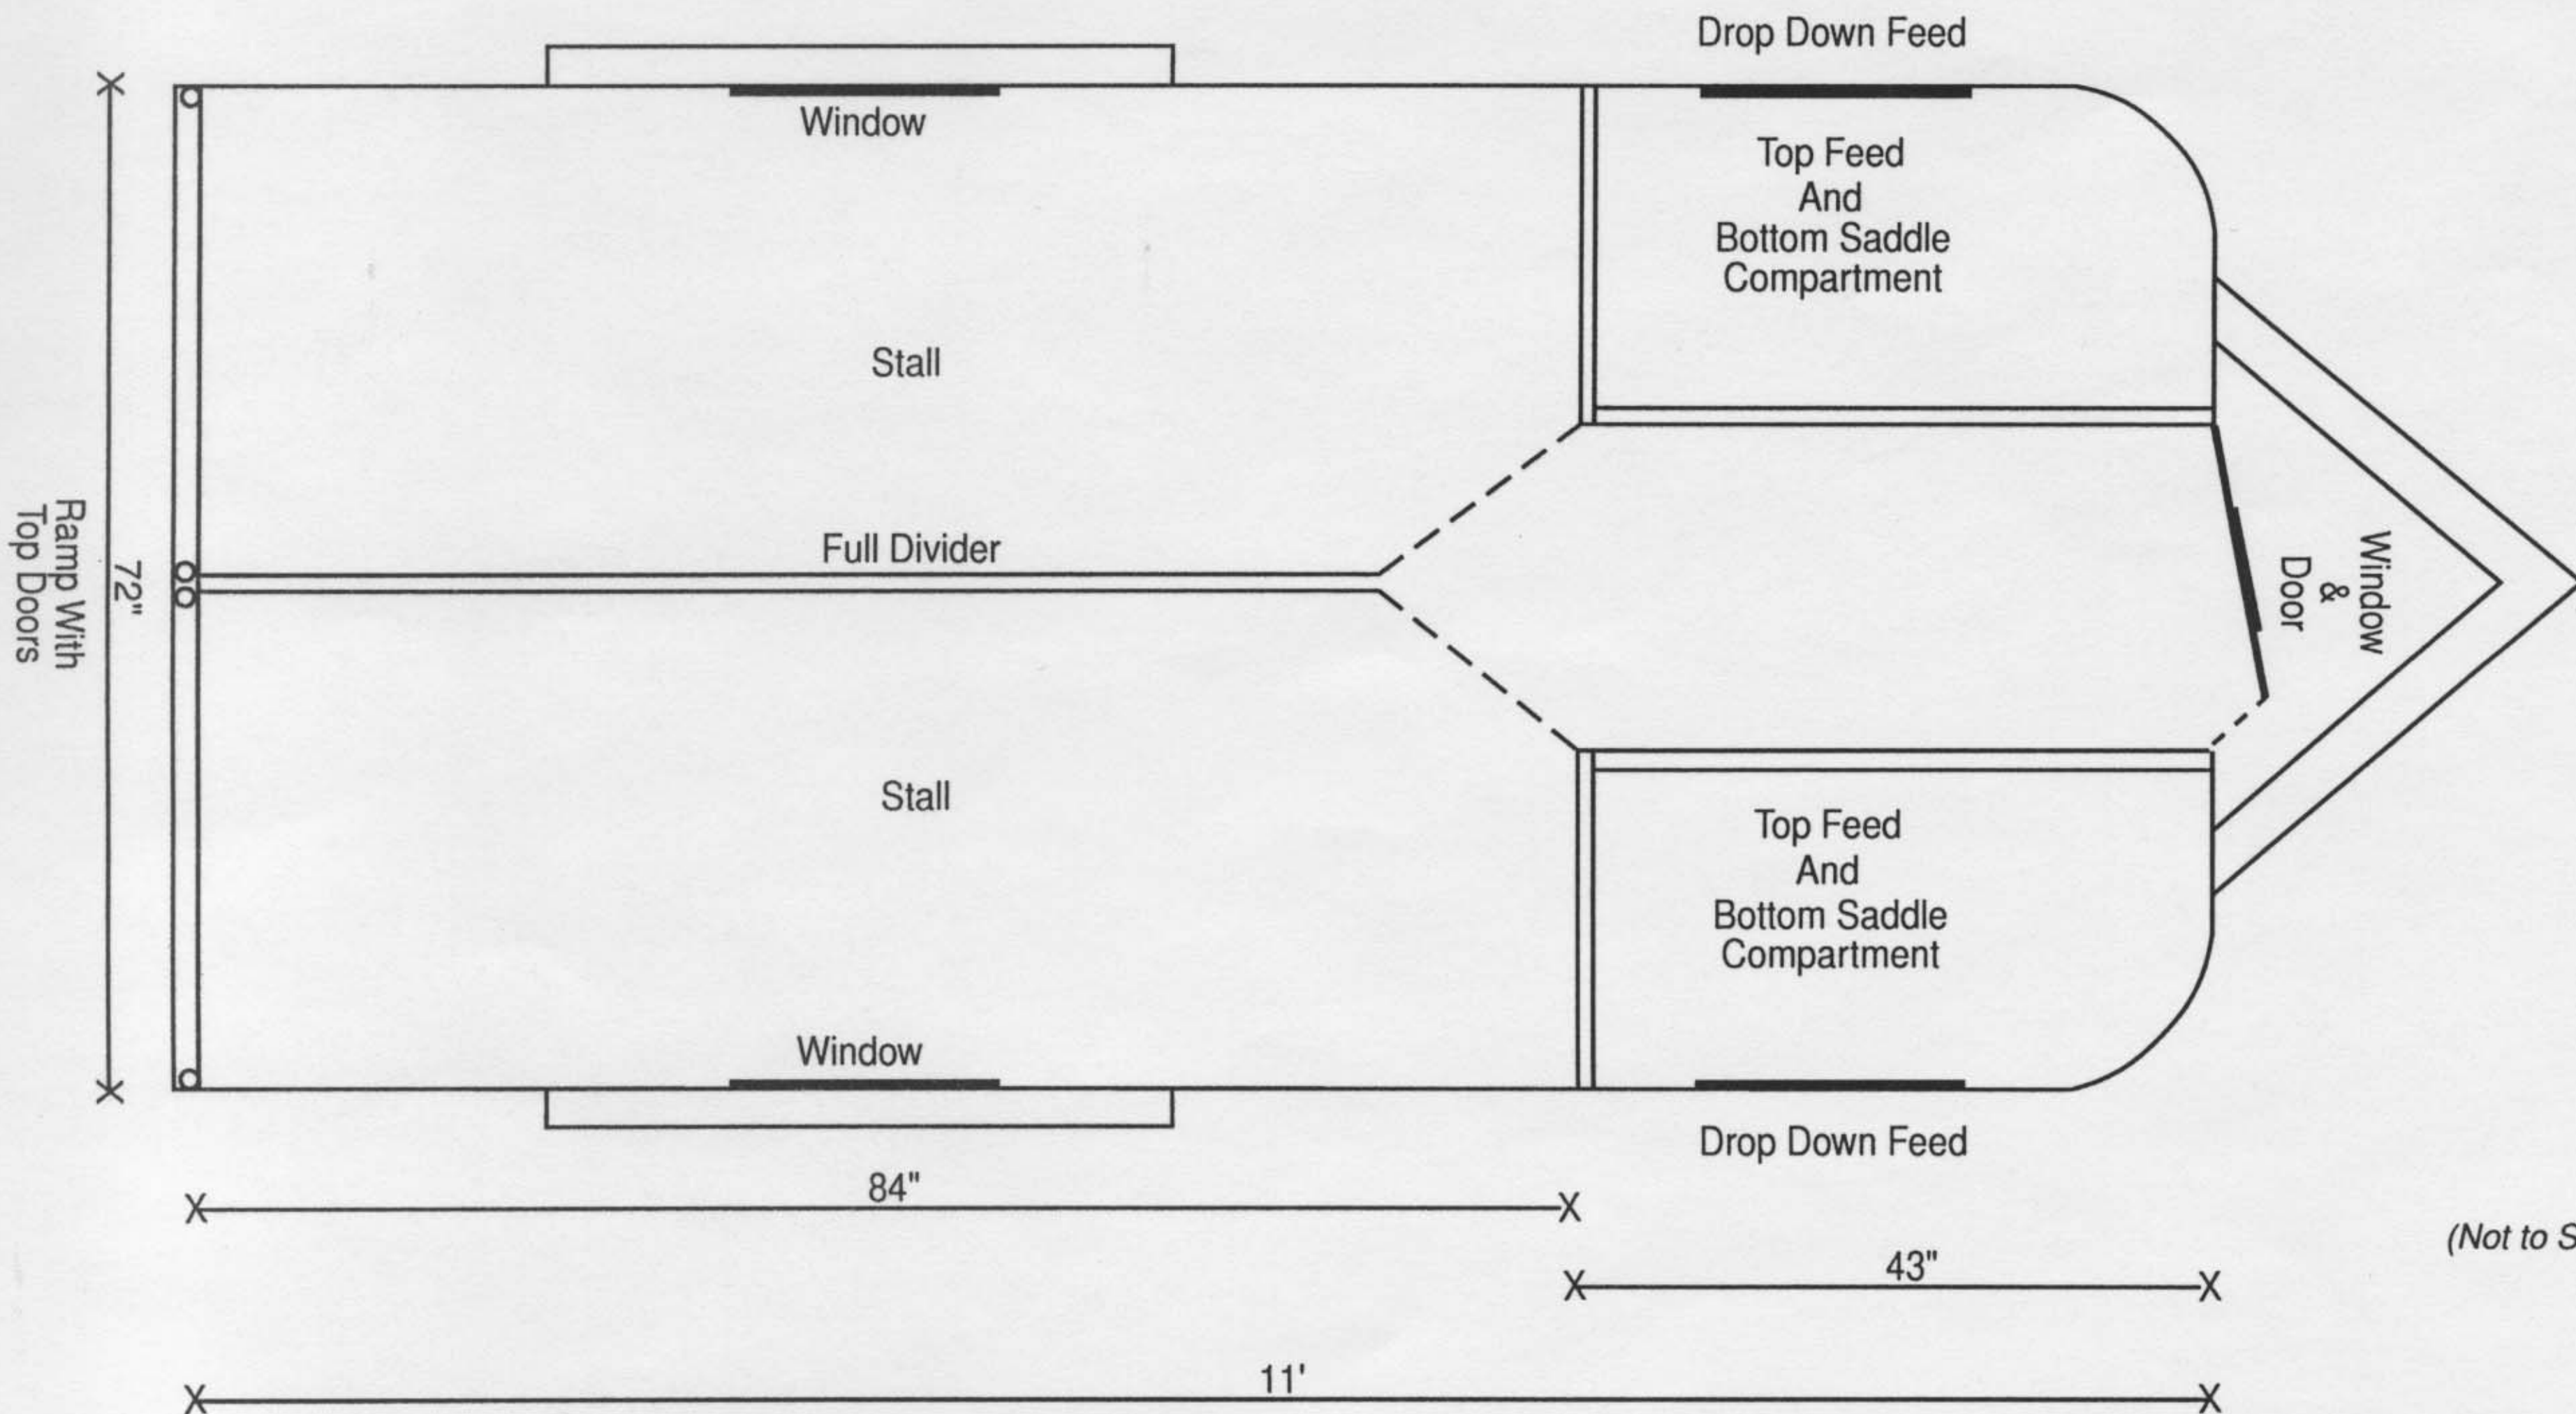

## Super Sport Tack & Feed

72" Wide - 11' Bed - 7' 5" Tall

### Standard:

- 1) Front Escape Door With 18x16 Window
- 2) 2 - 24x20 Drop Down Feed Windows
- 3) Saddle Rack & Tack Hooks In Each Saddle Compartment

(Not to Scale)