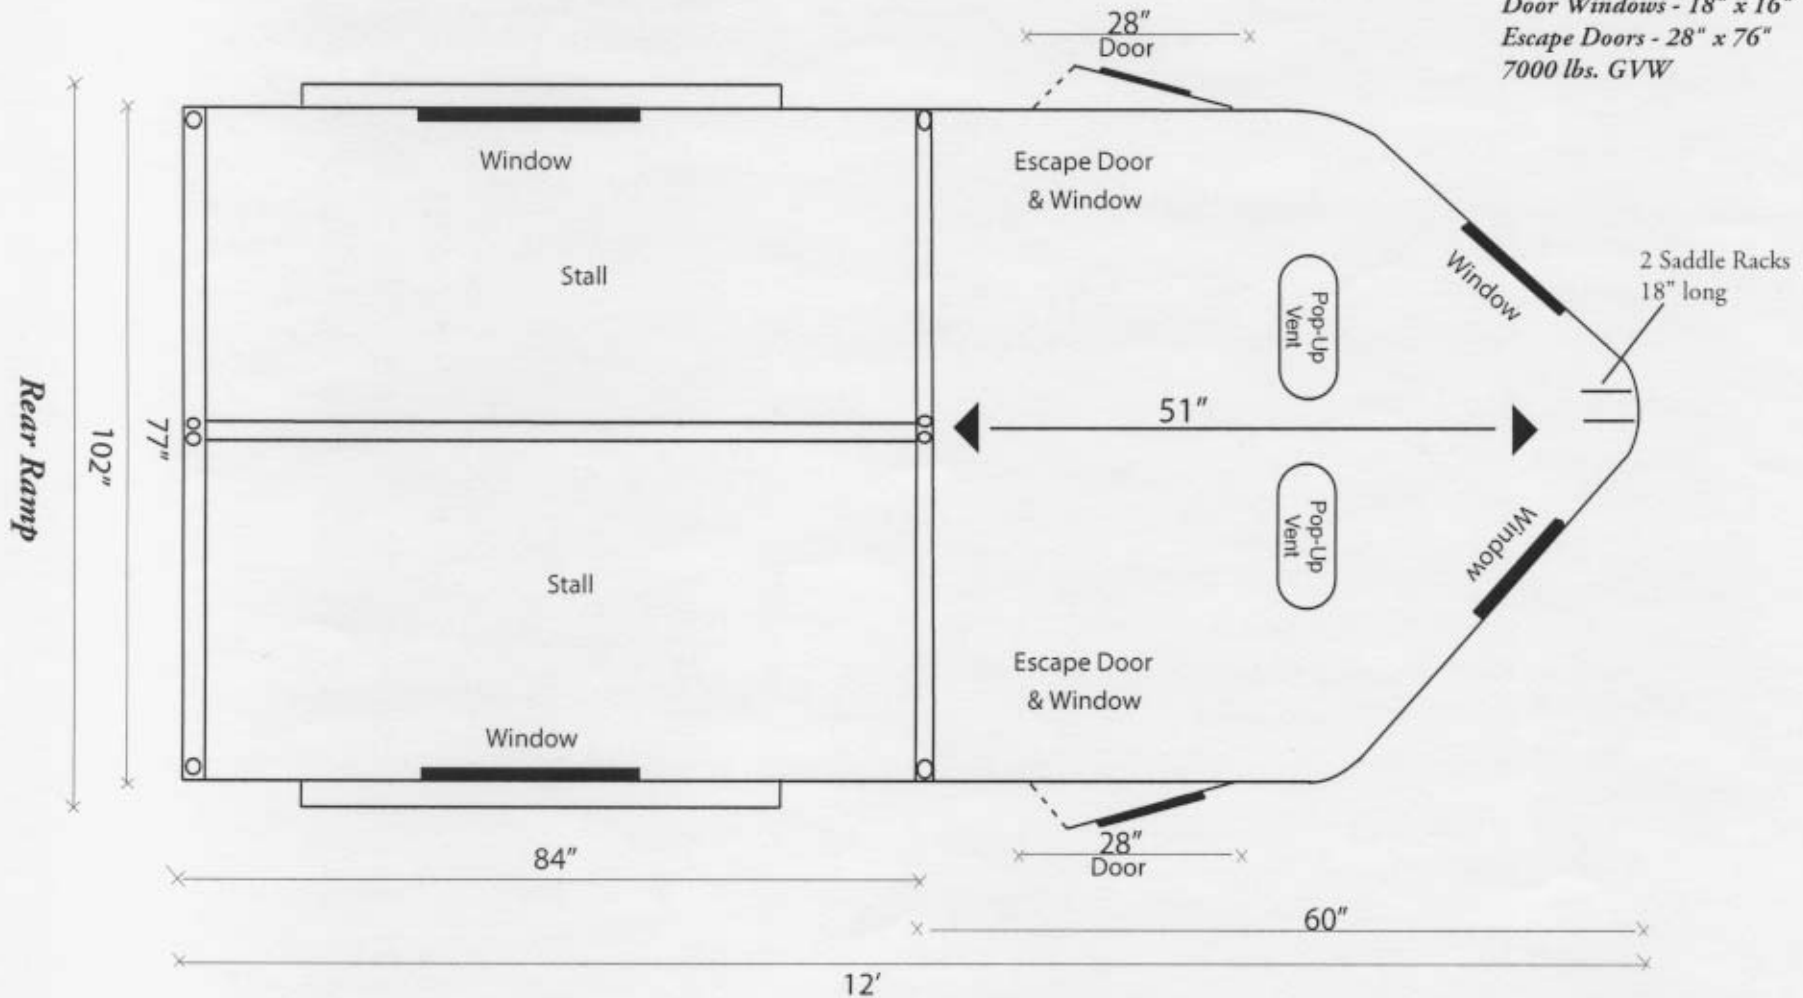

TRAILERS U.S.A., Inc.

SSS 2 Horse Warm Blood 77" wide - 12' Bed - 7' 7" Tall

Rear Door Windows - 18" x 16"
Front Window - 18" x 16"
Side Window - 44" x 16"
Door Windows - 18" x 16"
Escape Doors - 28" x 76"
7000 lbs. GVW

(Not to Scale)