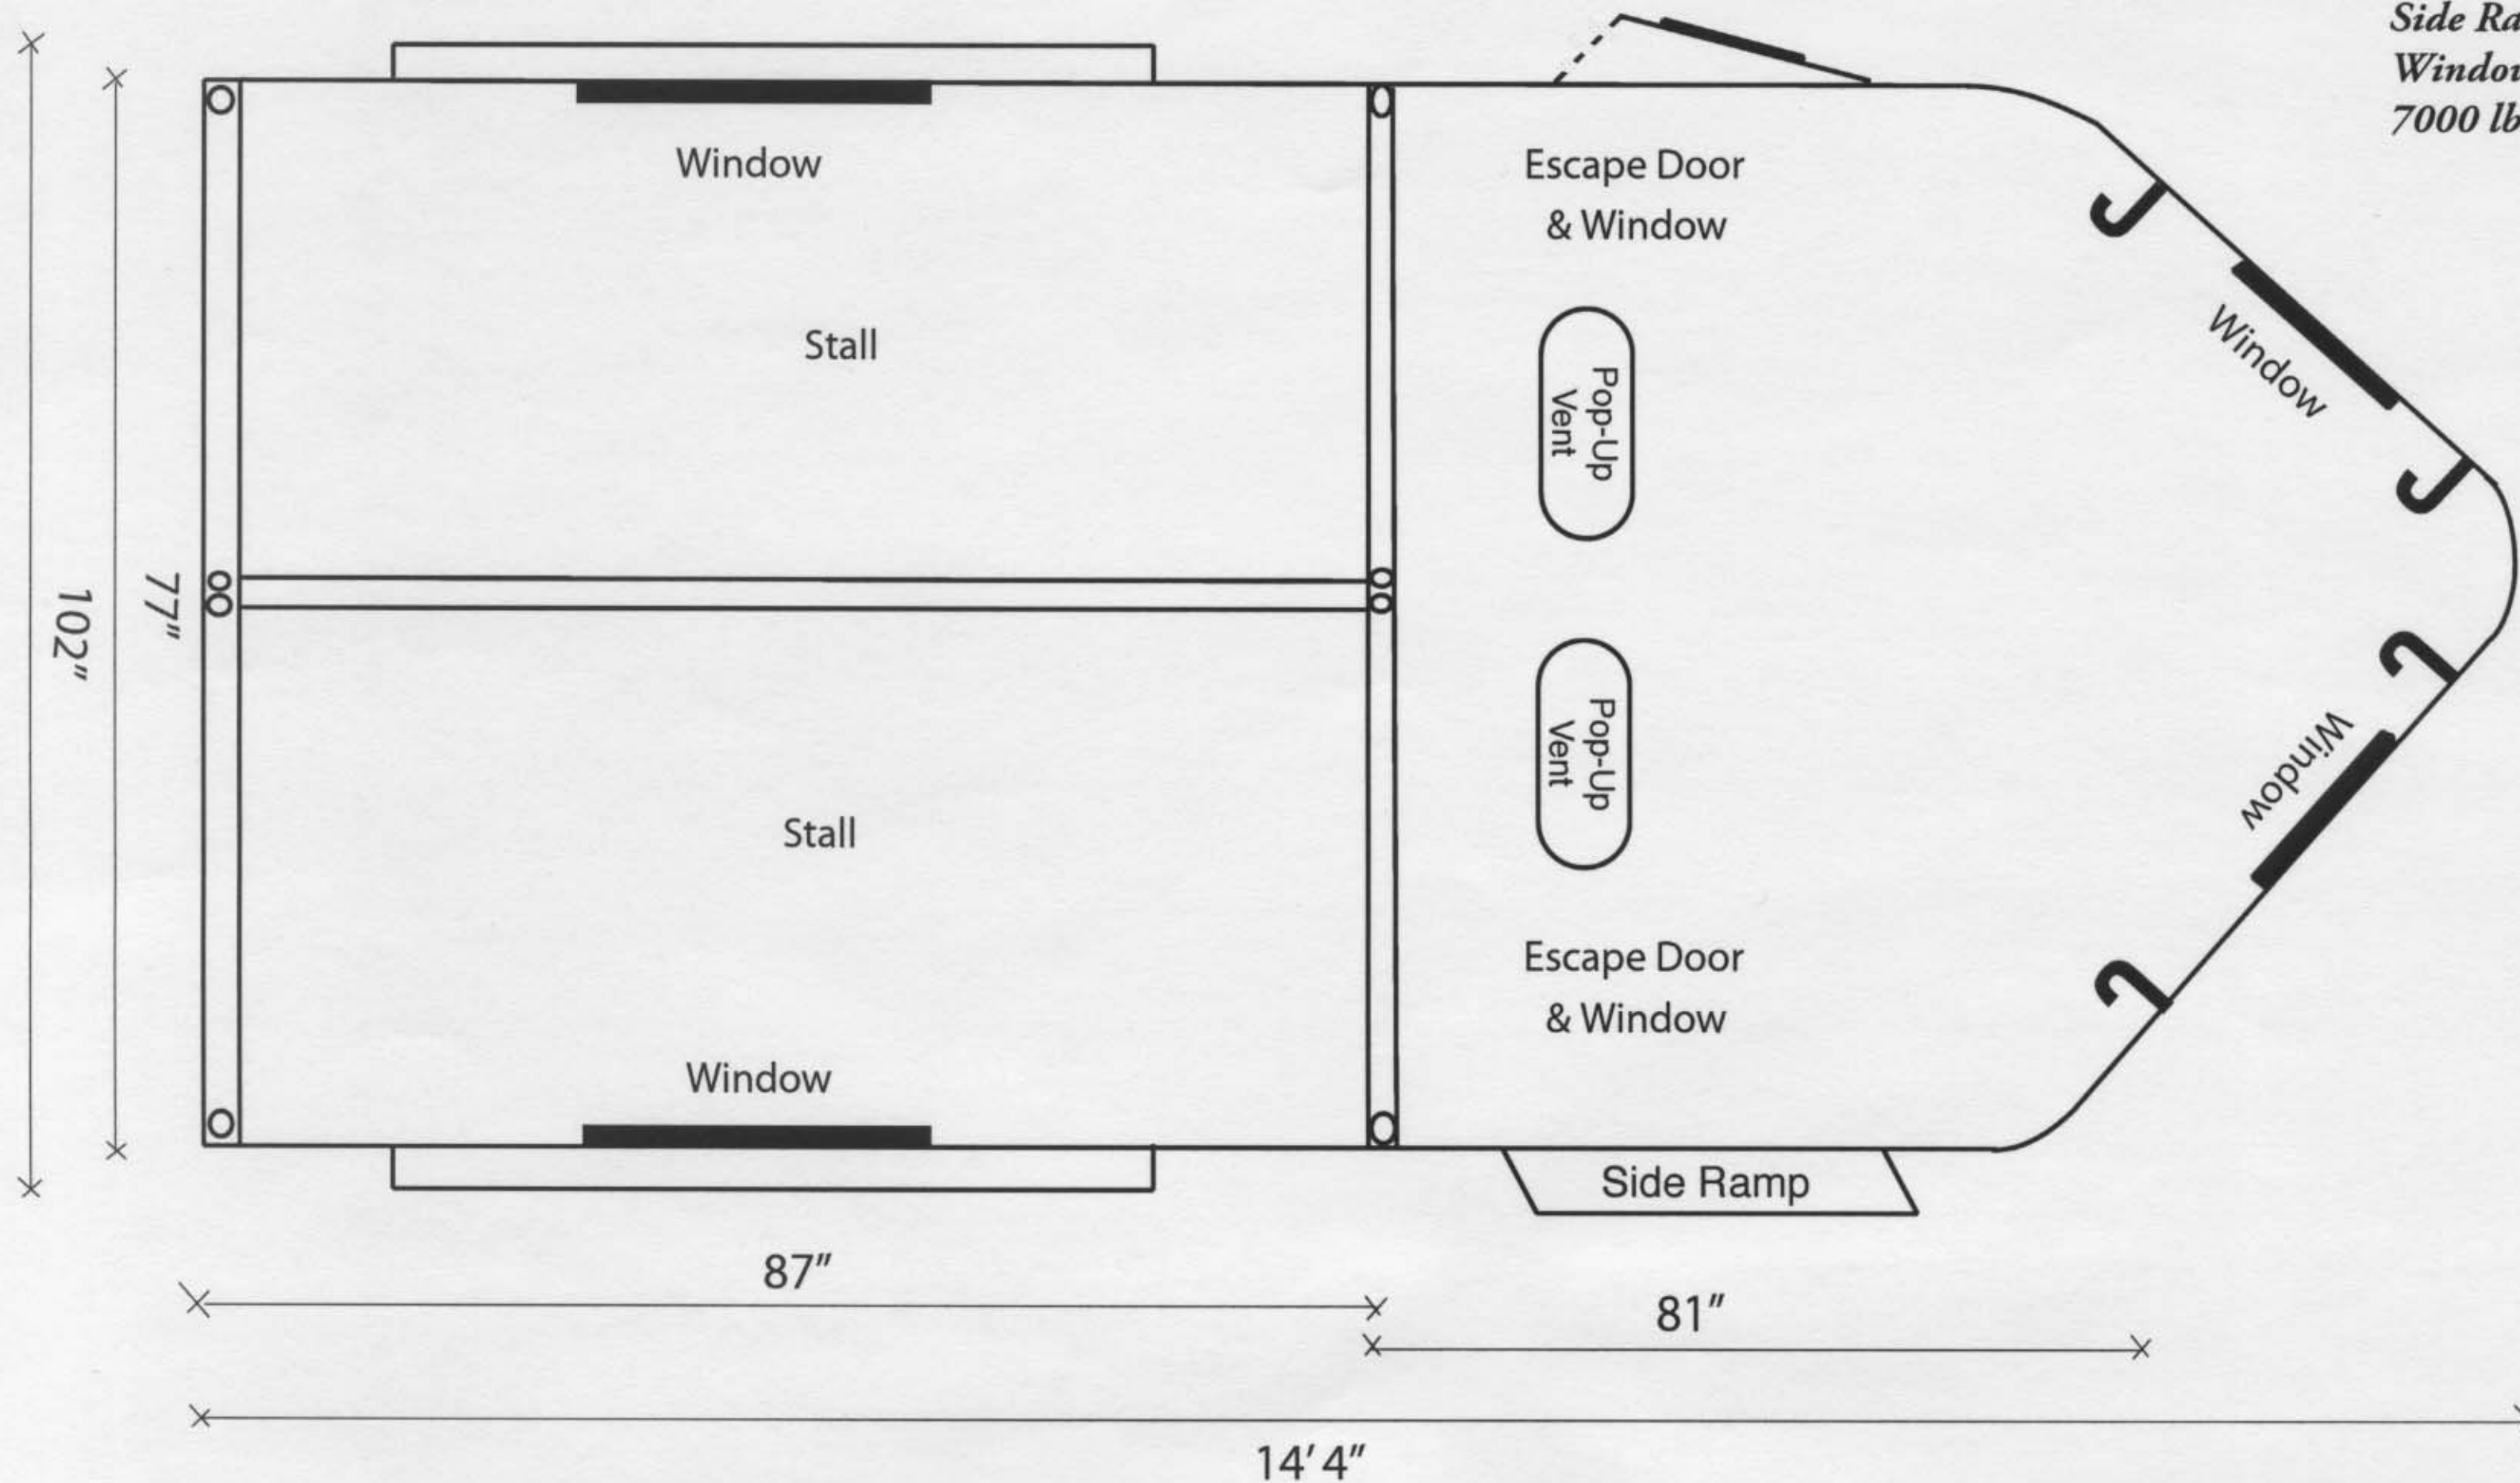

## SSS 2 horse Side Unload 77" wide - 14' 4" Bed - 7' 7" Tall

*Front Window - 18" x 16"  
Side Window - 44" x 16"  
Escape Door - 28" x 76"  
w/ 18" x 16" Window  
Side Ramp w/  
Window Above  
7000 lbs. GVW*

(Not to Scale)