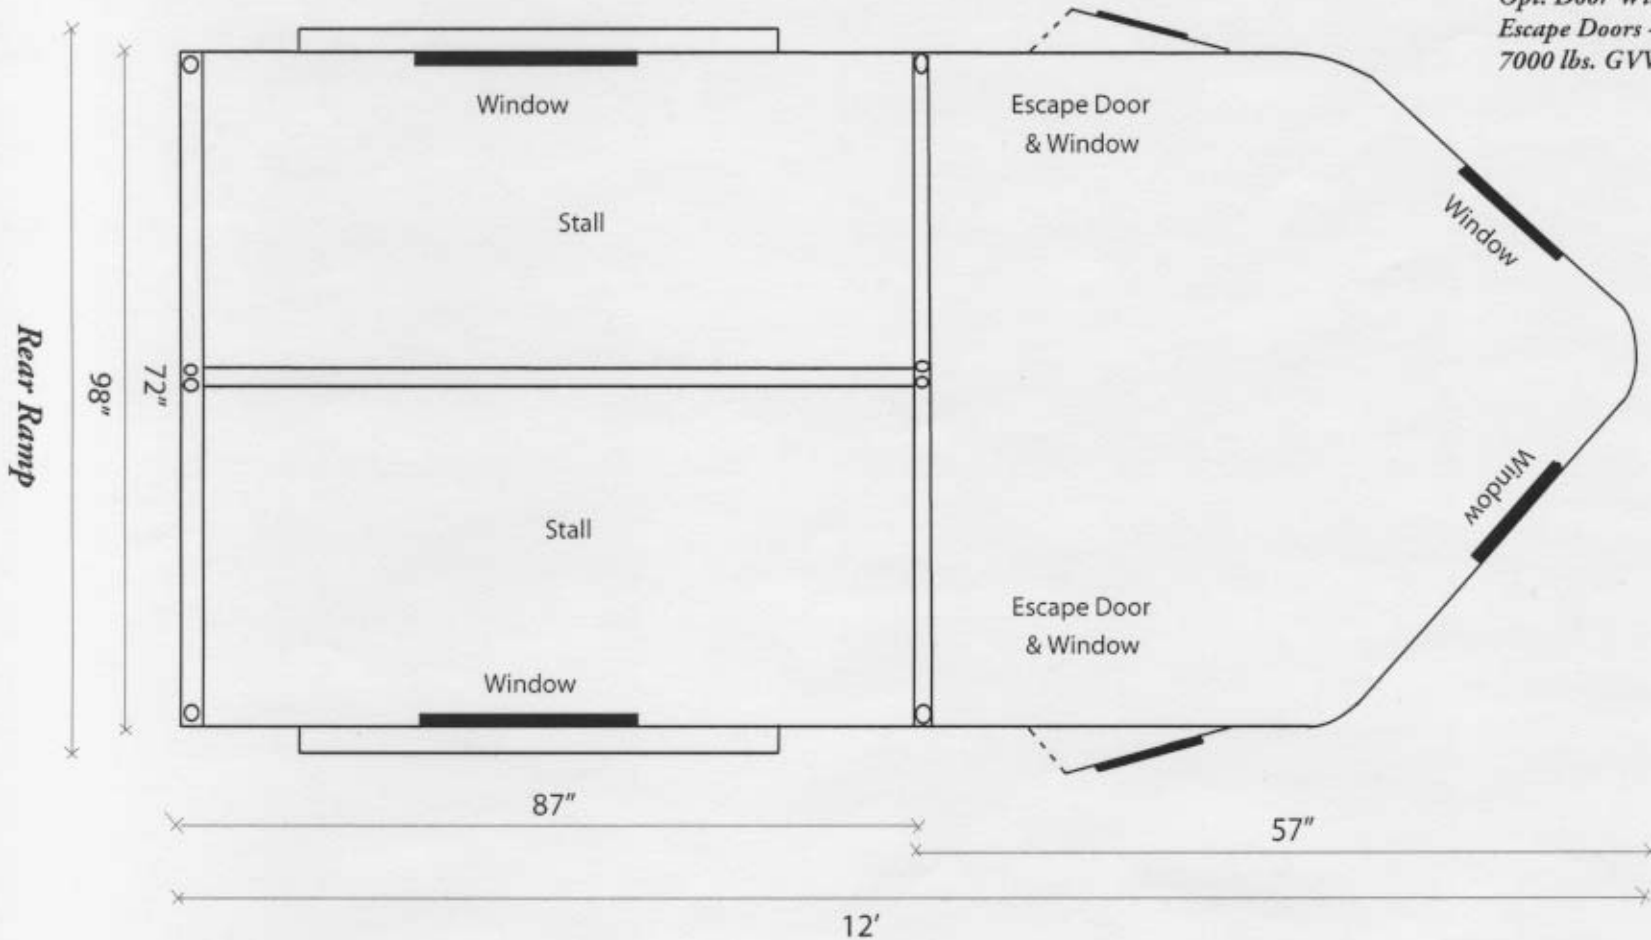

TRAILERS U.S.A., Inc.

Super-Sport 2 Horse Thoroughbred

72" wide - 12' Bed - 7' 5" Tall

*Front Window - 18" x 16"
Side Window - 44" x 16"
Opt. Door Windows - 18" x 16"
Escape Doors - 24" x 70"
7000 lbs. GVW*

(Not to Scale)